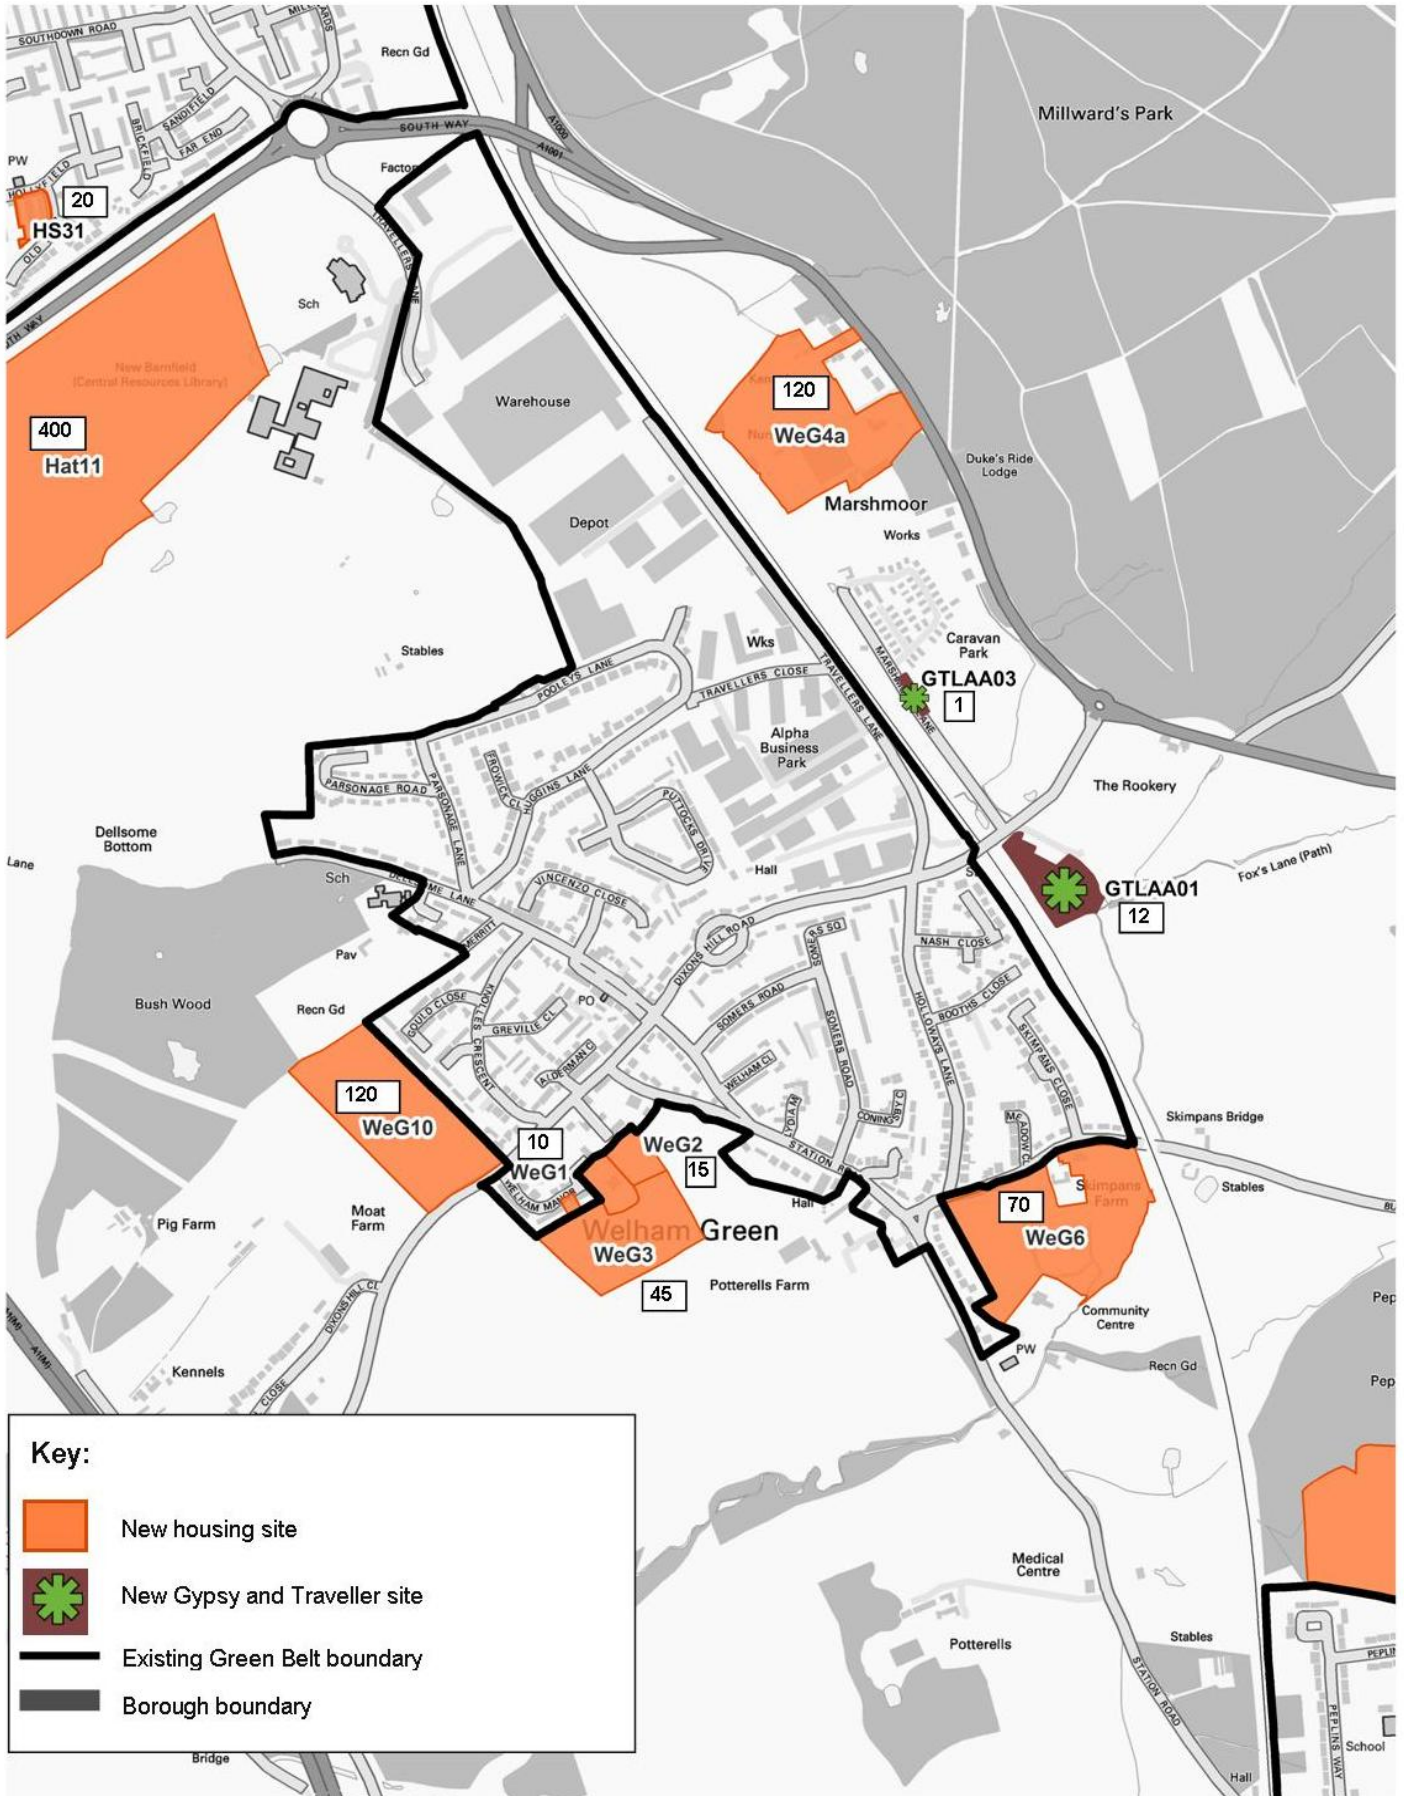

# Welham Green (1)

**Key:**

- New housing site
- New Gypsy and Traveller site
- Existing Green Belt boundary
- Borough boundary

# Welham Green (2)

**Key:**

- New housing site
- \* New Gypsy and Traveller site
- Existing Green Belt boundary
- Borough boundary

# Welham Green (3)

# Little Heath