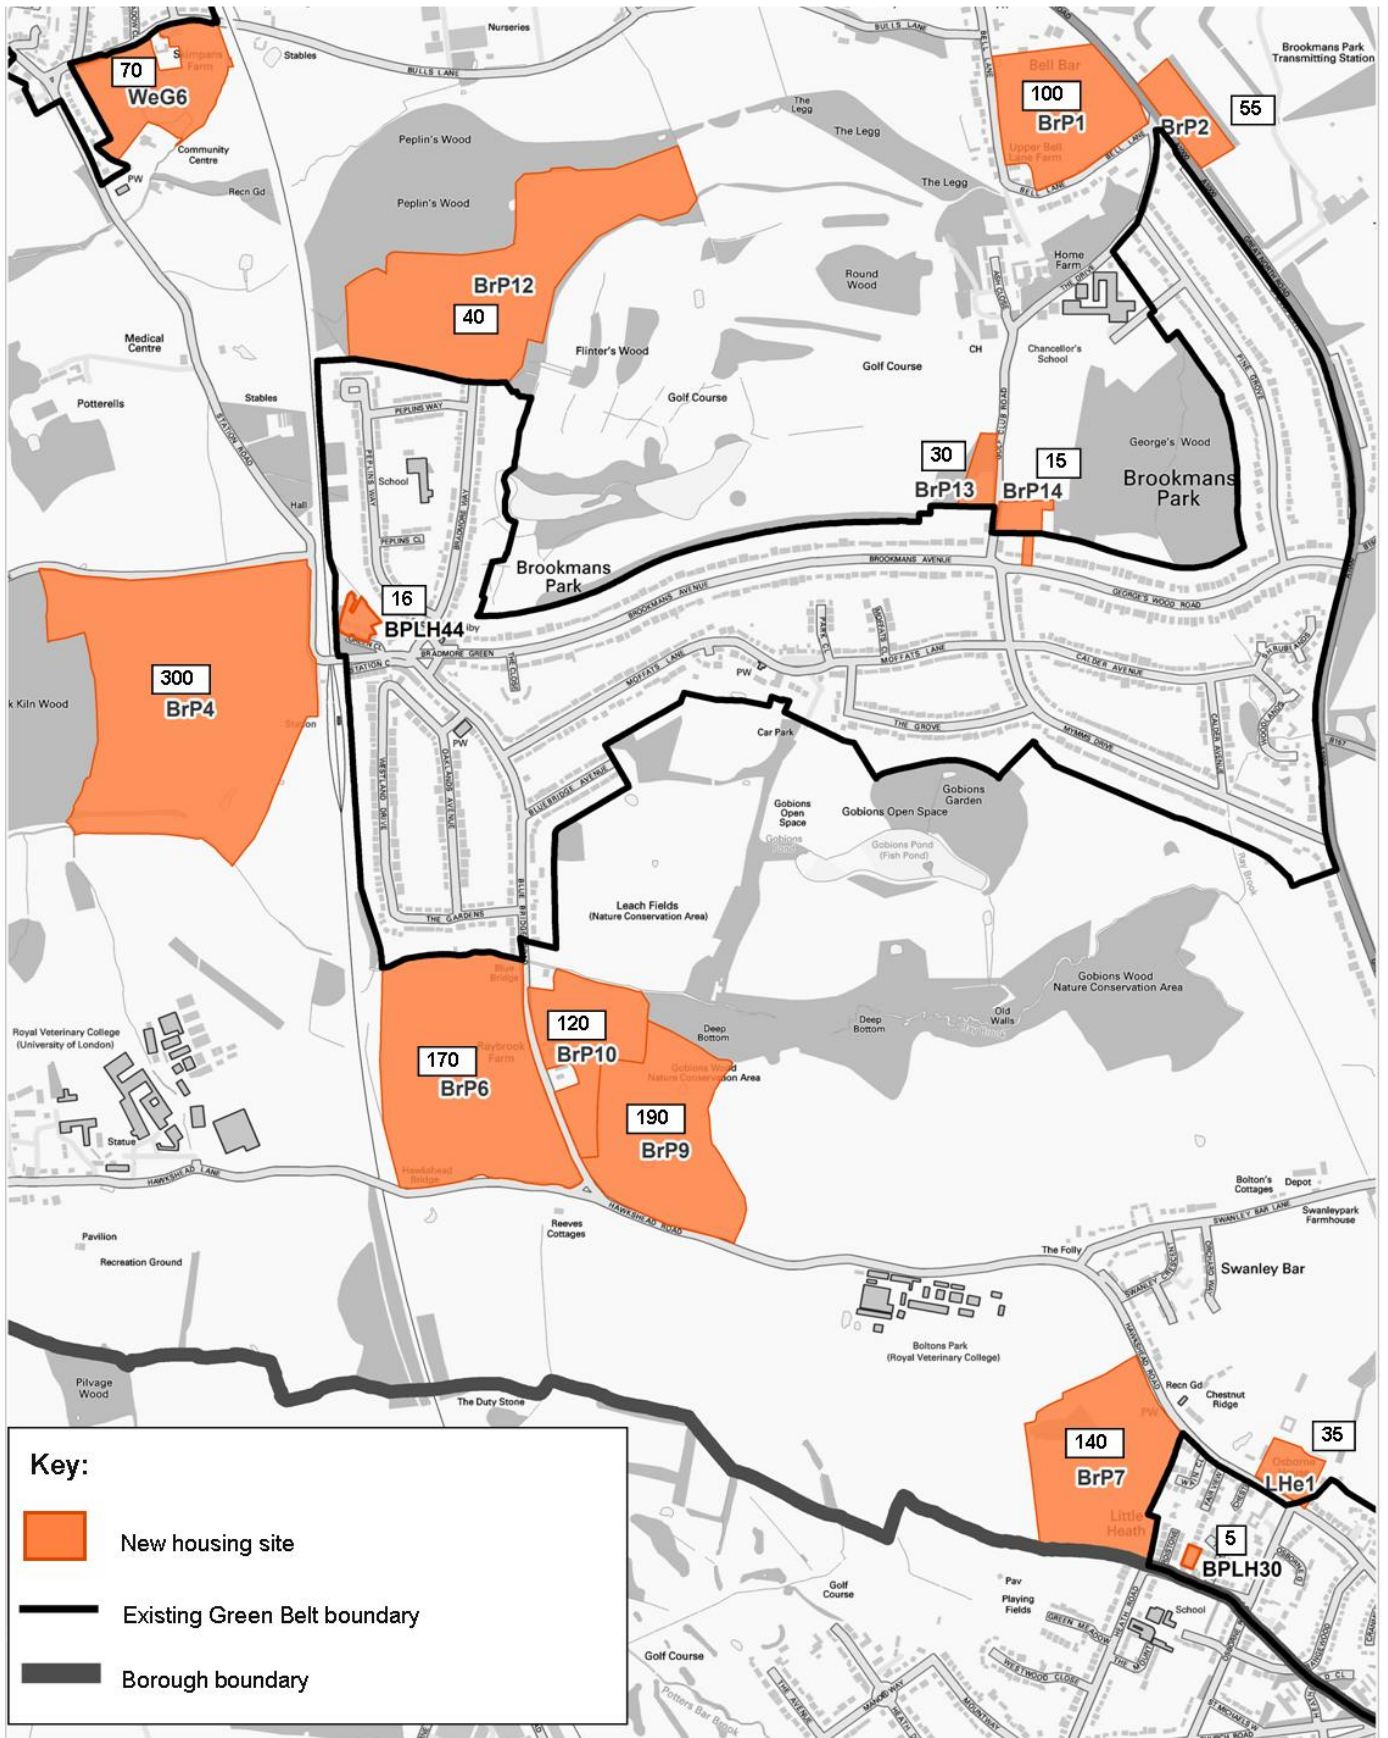

# Welham Green (1)

**Key:**

- New housing site
- New Gypsy and Traveller site
- Existing Green Belt boundary
- Borough boundary

# Welham Green (2)

**Key:**

- New housing site
- \* New Gypsy and Traveller site
- Existing Green Belt boundary
- Borough boundary

# Welham Green (3)

# Little Heath