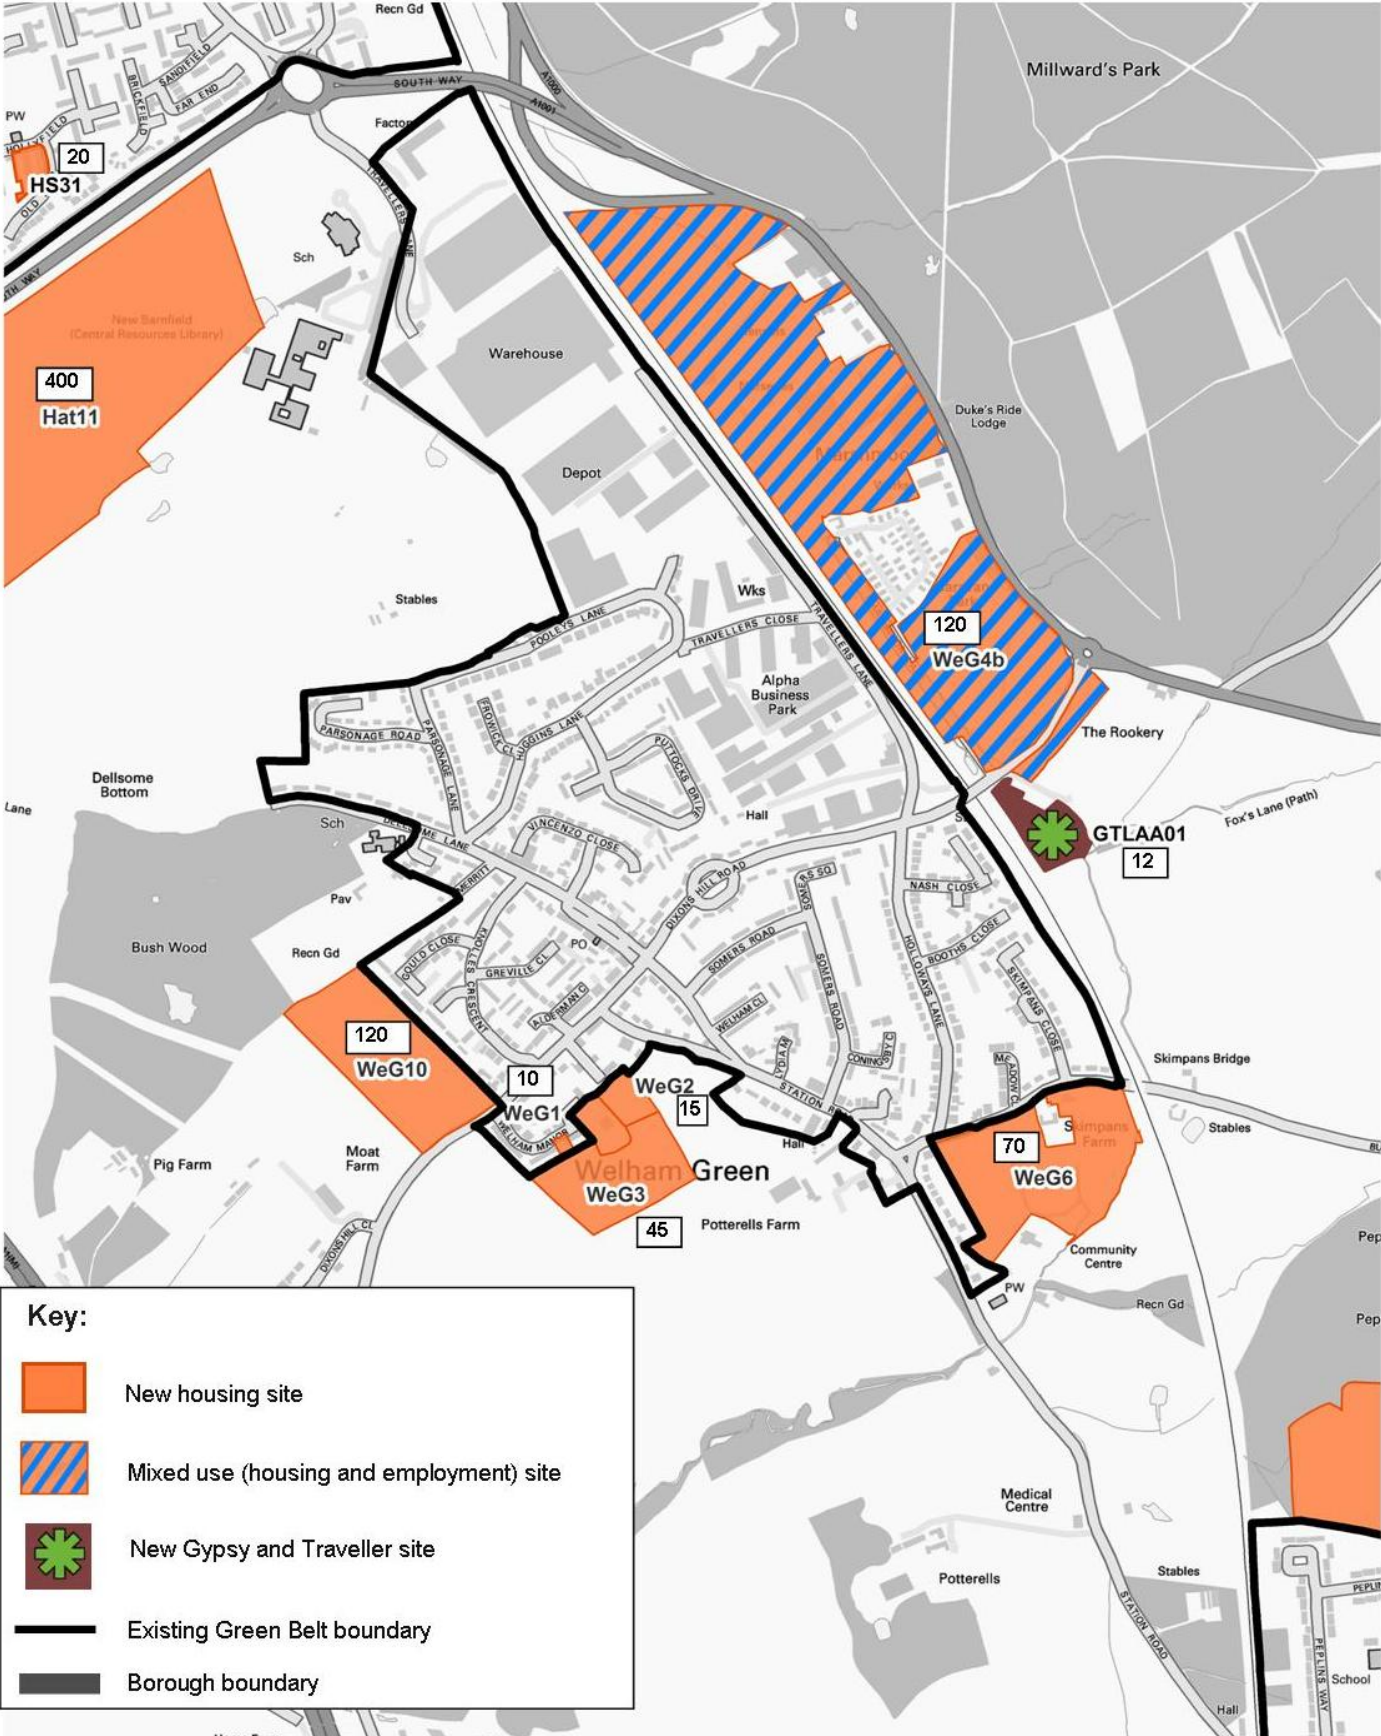

# Welham Green (1)

**Key:**

- New housing site
- New Gypsy and Traveller site
- Existing Green Belt boundary
- Borough boundary

# Welham Green (2)

**Key:**

- New housing site
- \* New Gypsy and Traveller site
- Existing Green Belt boundary
- Borough boundary

# Welham Green (3)

# Little Heath