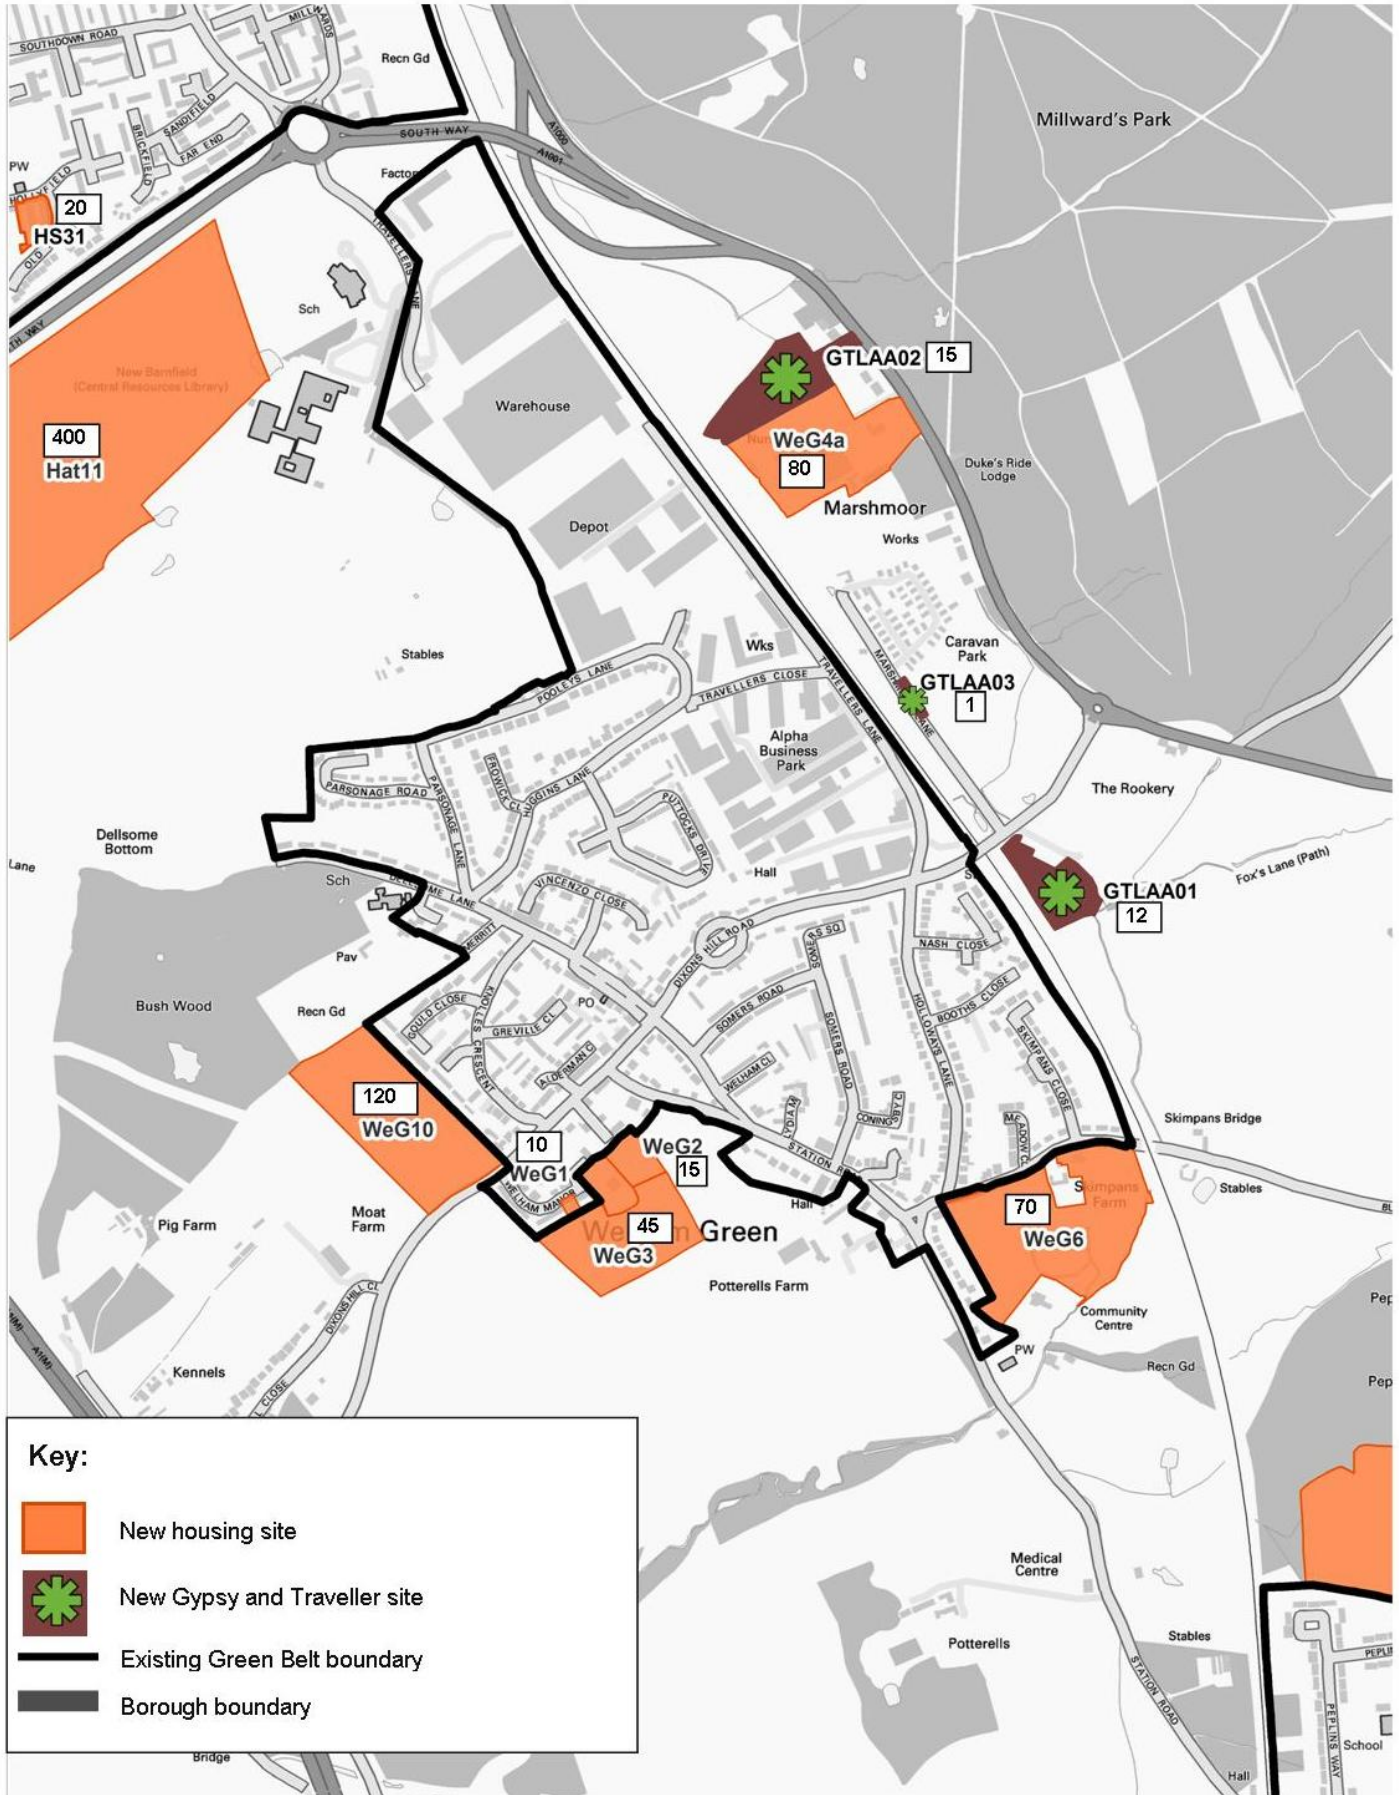

# Welham Green (1)

**Key:**

- New housing site
- New Gypsy and Traveller site
- Existing Green Belt boundary
- Borough boundary

# Welham Green (2)

**Key:**

- New housing site
- \* New Gypsy and Traveller site
- Existing Green Belt boundary
- Borough boundary

# Welham Green (3)

# Little Heath