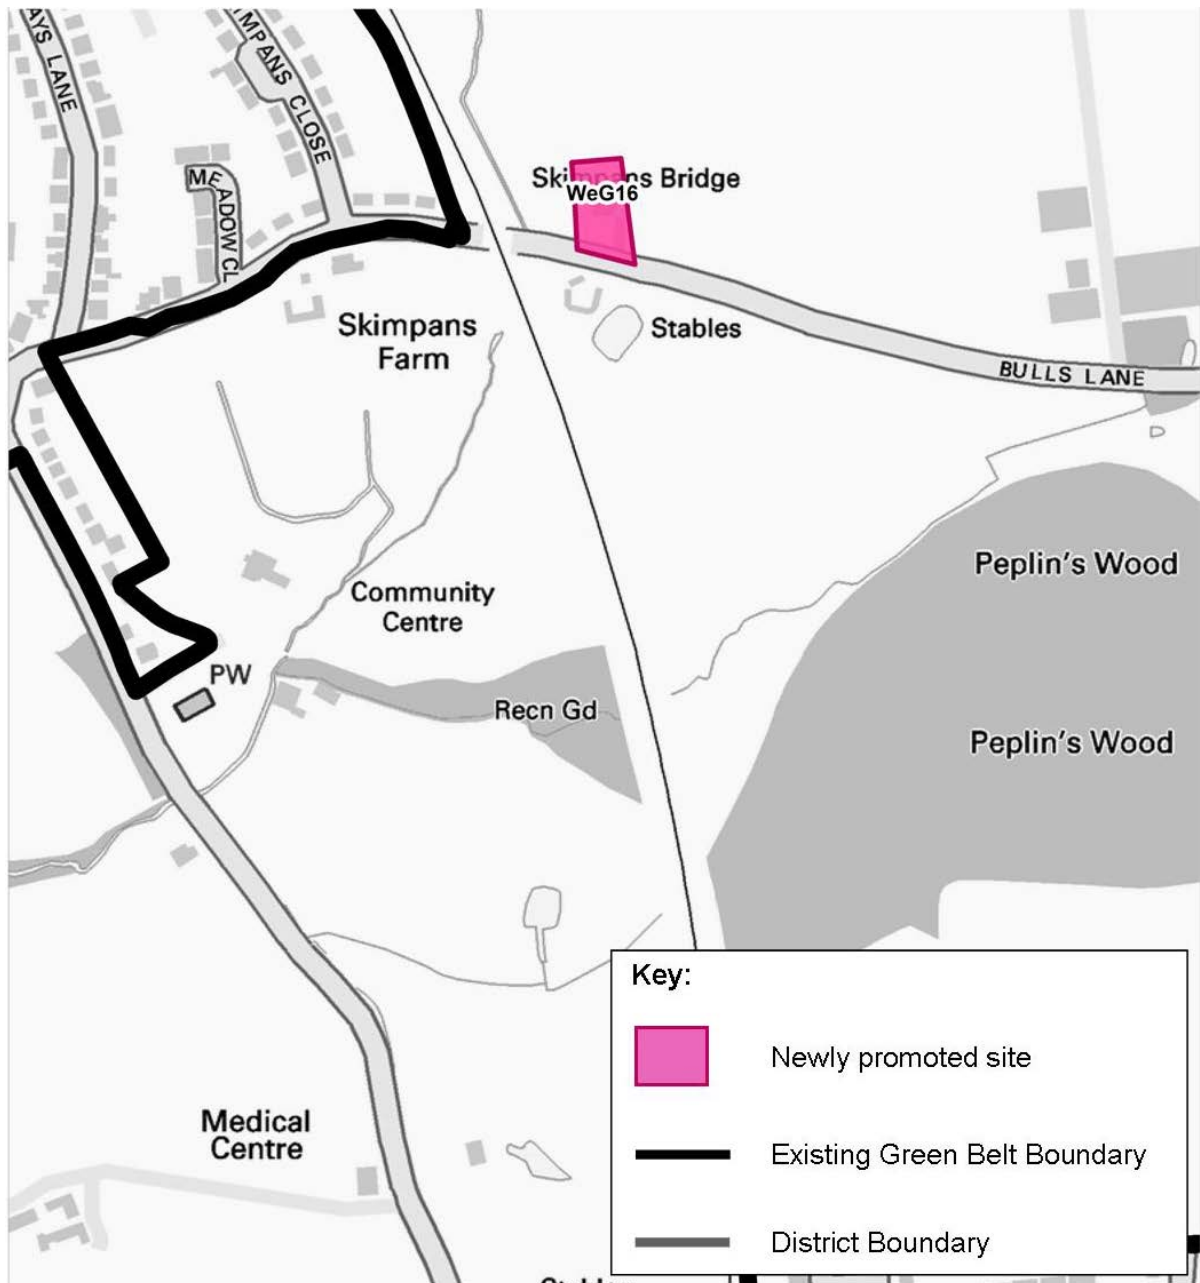

WeG16 – North of Bulls Lane, Welham Green

GREEN BELT SITE			
Status of the site	Newly promoted site	Site promoter	Landowner and agent
Current land use	Former equestrian/storage	Size of site	0.22 ha
Proposed use	Residential	Notional capacity	9 dwellings (based on 40 dph)