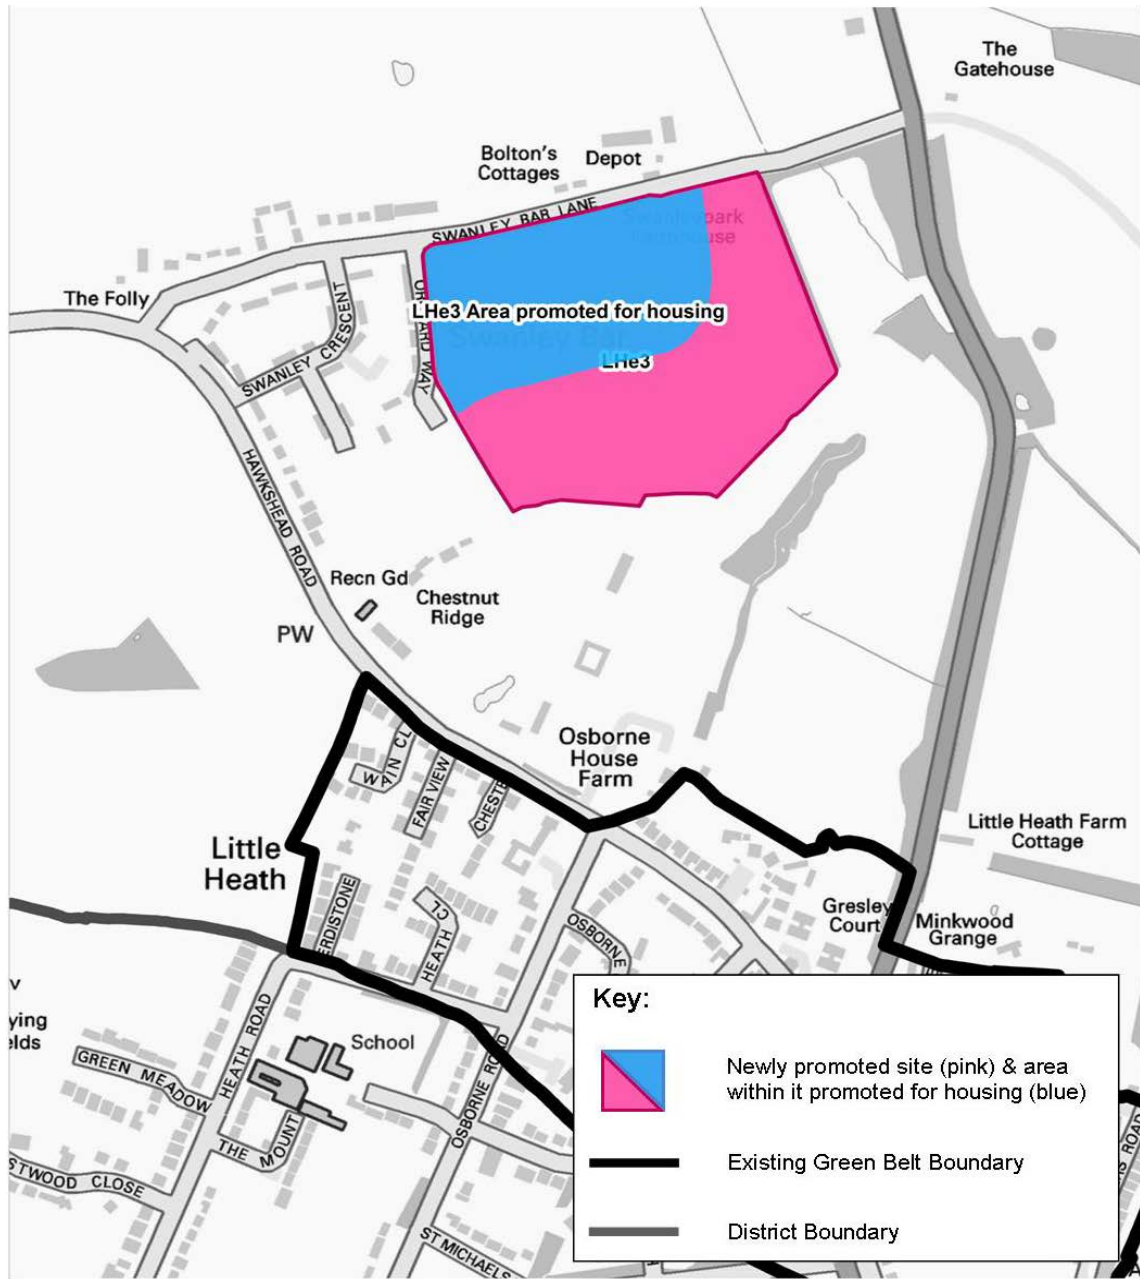

LHe3 – Swanley Park, Swanley Bar

GREEN BELT SITE			
Status of the site	Newly promoted site	Site promoter	Landowners and agent
Current land use	Agricultural	Size of site	7.8 ha gross 3.3 ha promoted for housing
Proposed use	Residential	Notional capacity	100 dwellings (based on 3.3ha @ 30 dph)